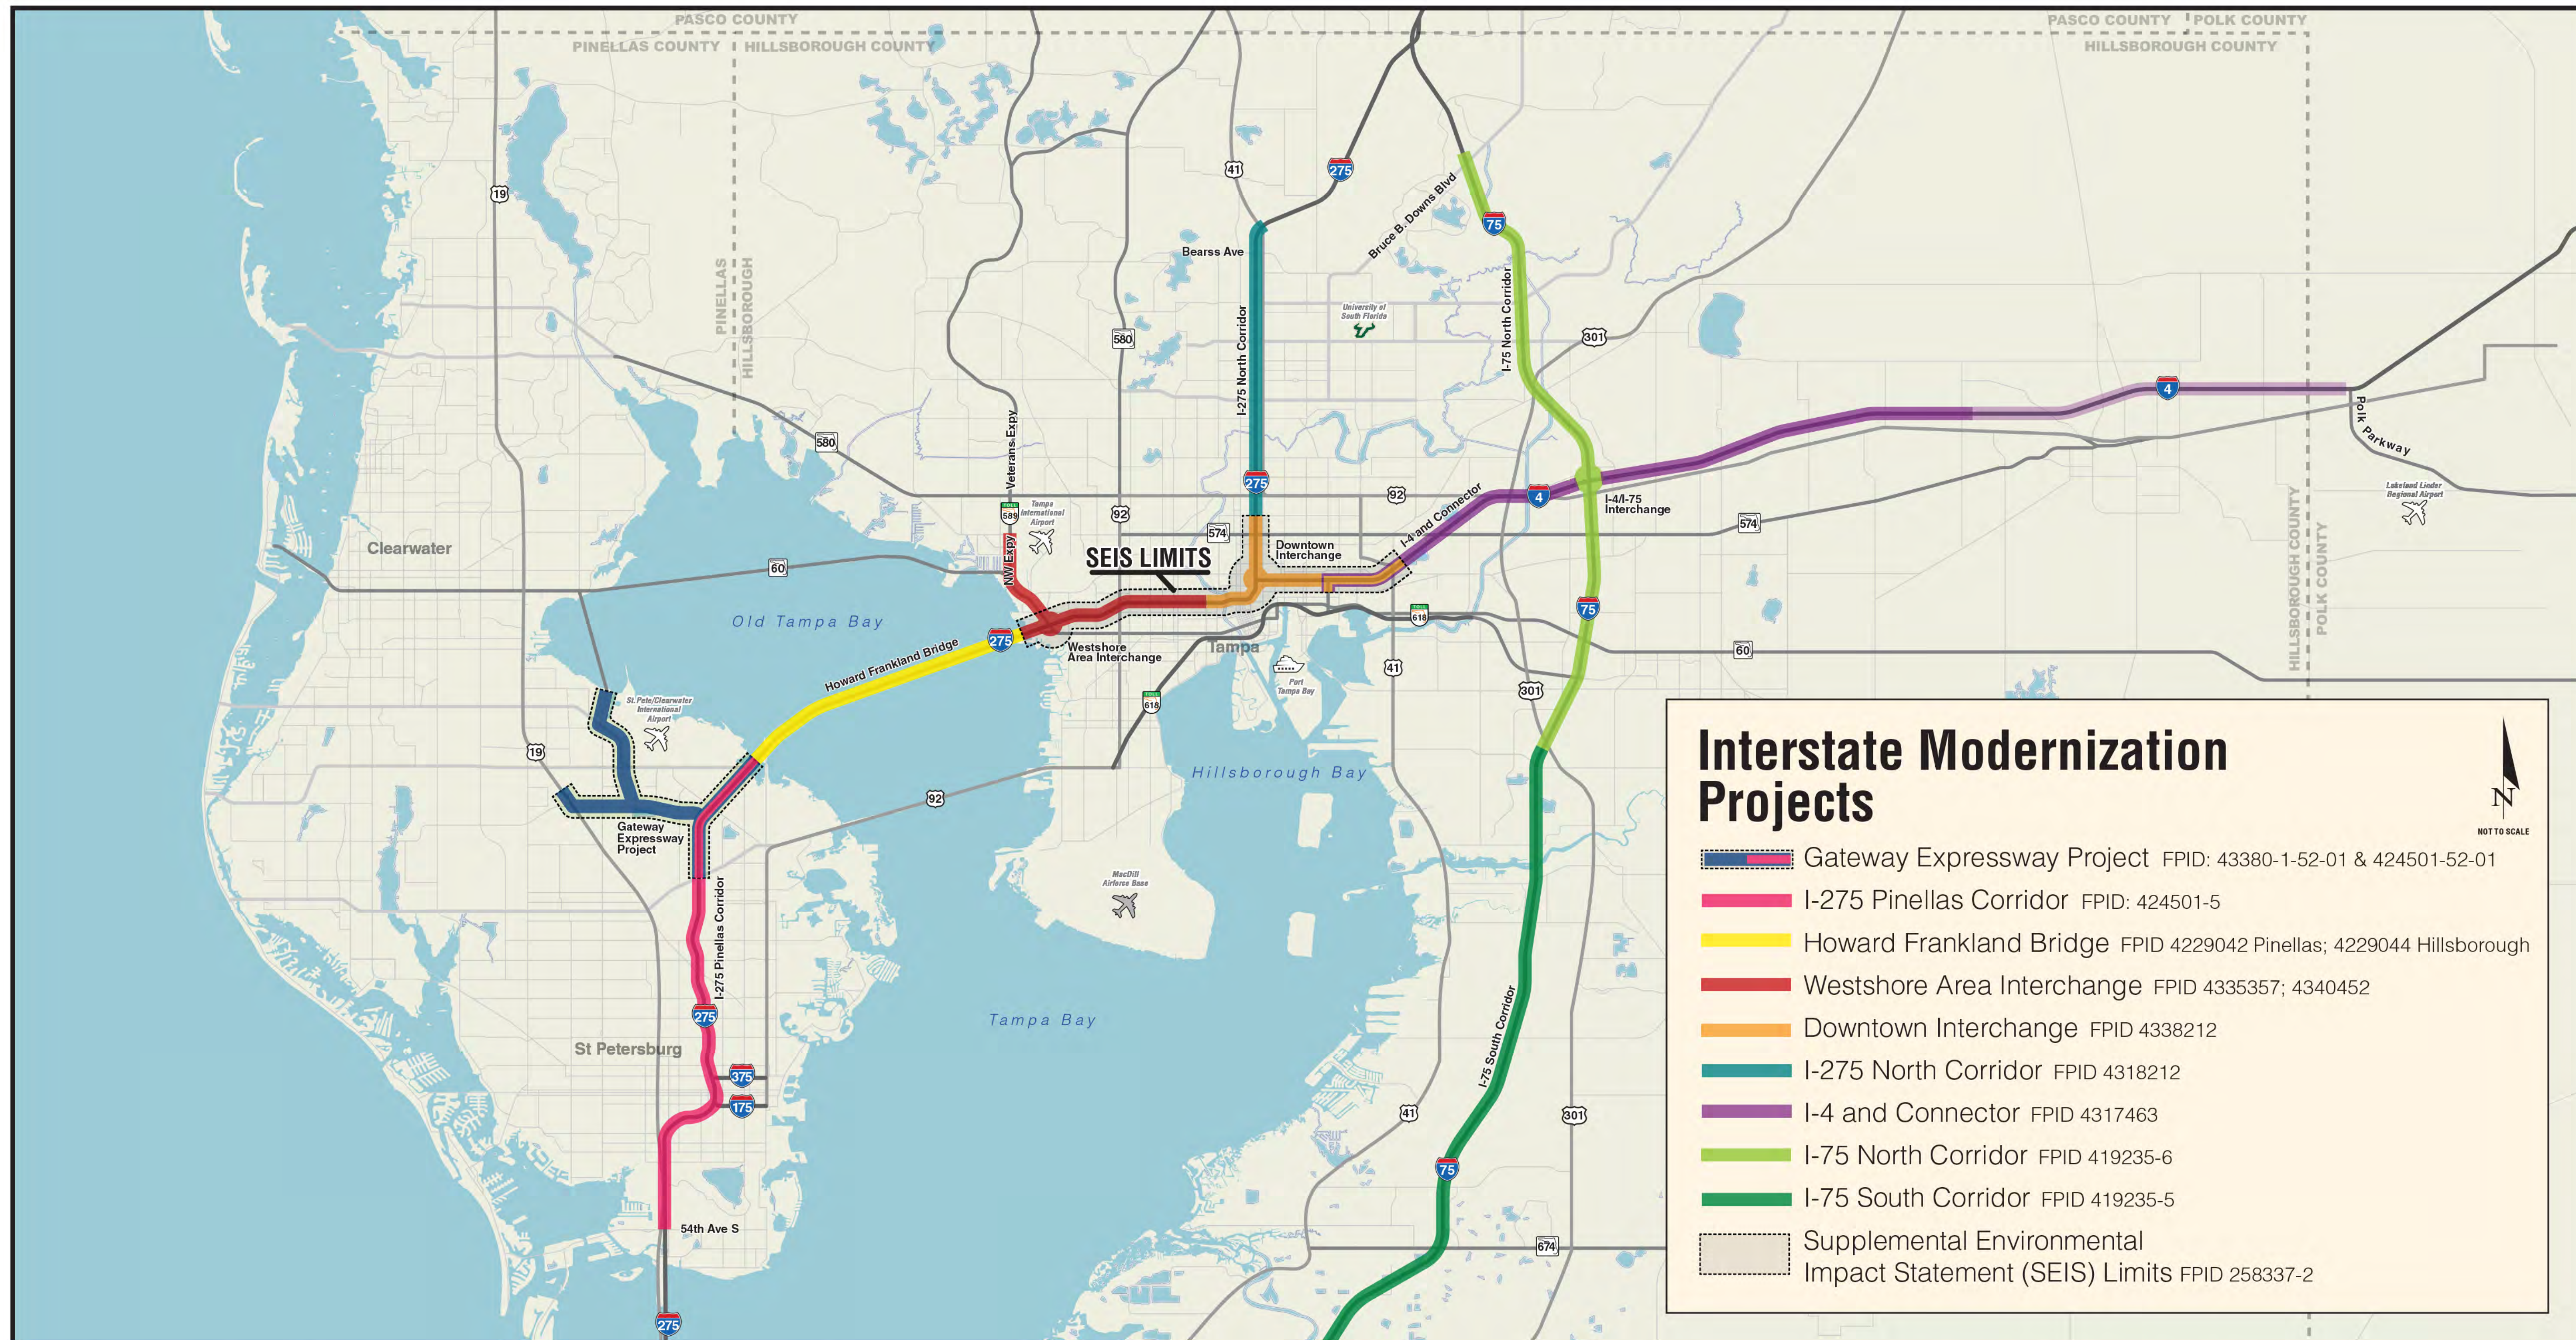

TAMPA BAY NEXT PROGRAM AND ADJACENT PROJECTS

ZONE 9

TAMPA INTERSTATE STUDY (TIS) SUPPLEMENTAL ENVIRONMENTAL IMPACT STATEMENT (SEIS) & NORTHWEST (VETERANS) EXPRESSWAY DESIGN CHANGE RE-EVALUATION